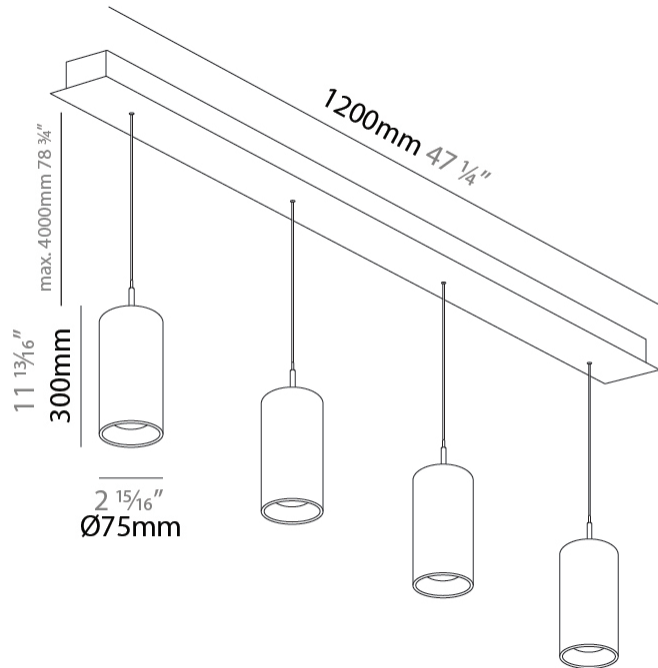

GENERAL

Series: G-Mini Channel
Subseries: G-Mini Channel Hangover
Partner: Prolicht
Division: Architectural
Installation: Suspension
Product Type: Clusters
Mounting Location: Ceiling
Light Distribution: Direct

PHYSICAL

Shape: Cylinder
Diameter (mm): 75
Diameter (in): 2 ¹⁵/₁₆
Length (mm): 1200
Length (in): 47 ¹/₄
Height (mm): 150
Height (in): 5 ⁷/₈

Diffuser: Shine Ring - NOR / OPL / YEL / ORA / RED / BLU / GRN
Fixture Finish: SSR / BKV / CWI / CRY / HAB / UFT / ITA / RUA / FTG / MYG / LOD / PUS / FRO / FUP / KIA / POP / BLS / SPG / MEY / GOH / CHC / COM / ABZ / JAG / OBR / MOS / ROR
Accent Finish: NOF / COP / MIR / SSS
Fixture Material: Extruded Aluminum / Steel
Cable Details: 2000mm/78 3/4" / 4000mm/157 1/2" - Cable, Black, Green, Orange, Red, White

ELECTRICAL

Lamp Type: LED (Zhaga Standard)
Input Wattage (W): 26
Total Output Wattage (W): 23.7
Dimming: Non-Dimmable
Driver Included: Yes
Driver Location: Integrated
Driver Type: Constant Current - Universal
Driver Class: Class 2
Input Voltage (V): 120 - 277

LED

Color Temperature (°K): 2700 / 3000 / 3500 / 4000
Max. Delivered Lumen (lm): 1557 / 1649 / 1740 / 1787
Nominal Lumen (lm): 1840 / 1949 / 2057 / 2112
CRI: >90 CRI
Lamp Life (hrs): 50000

OPTICAL

Beam Angle: 6 / 22 / 38

RATINGS AND CERTIFICATIONS

Certified By: Certified for North American Standards
IP rating: IP20