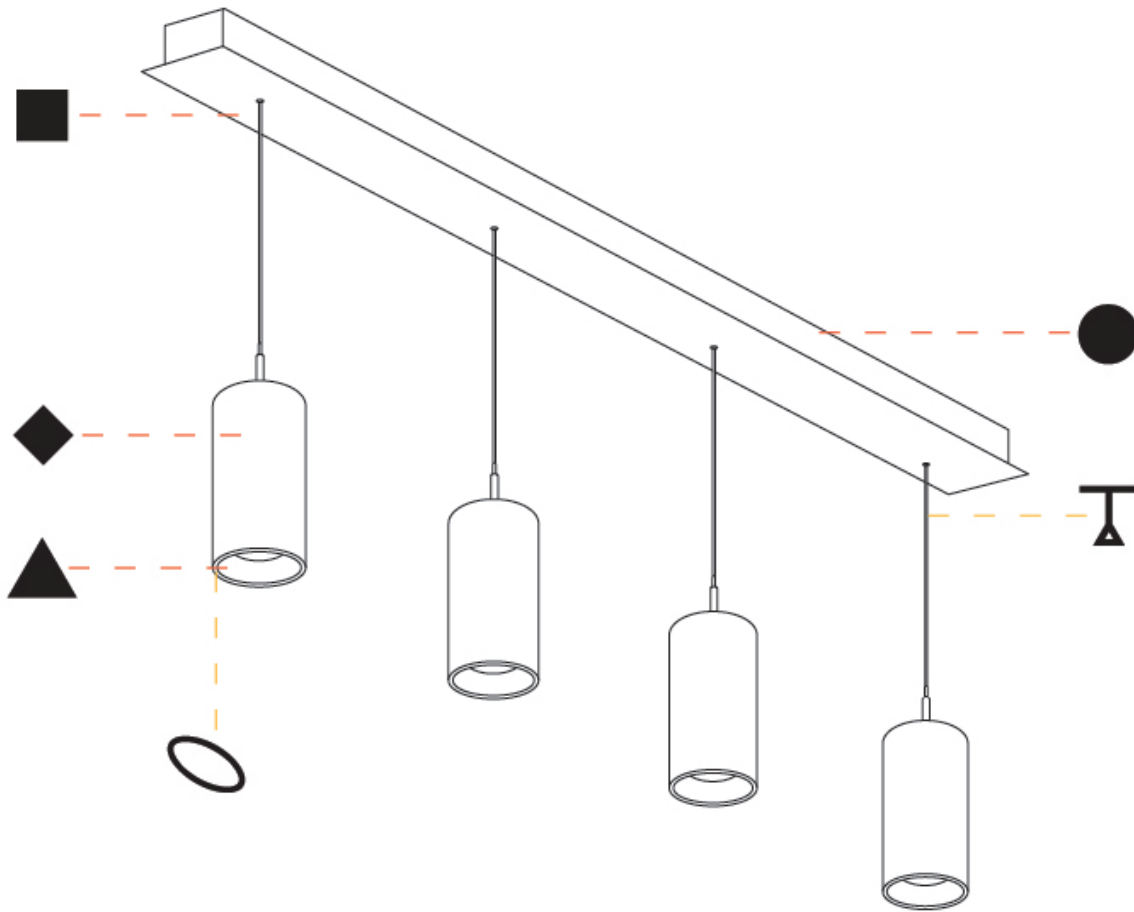

A

G-MINI CHANNEL HANGOVER SUSPENSION

A300625-

base number LED Dimming Finishes (Diamond) Finishes (Triangle) Finishes (Circle) Finish Options Shine Ring Beam Angle Options Cable Options

1. To build a product code in our configurator select the specify button on the base model # product page
2. To build a manual product code on this datasheet choose from the options listed below in blue font and add the suffix to the base model #